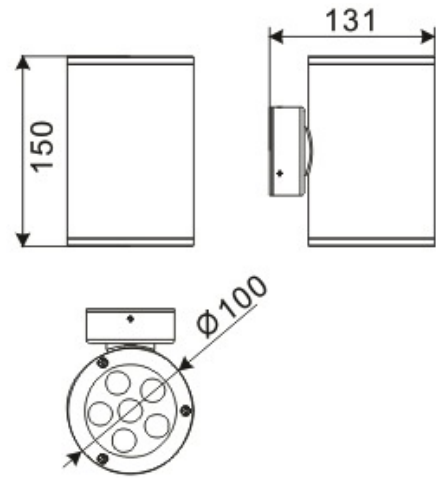

LED Wall Lighting – LR-W00131

| | |
|---------------------------|-------------|
| Model No. | LR-W00131 |
| LED Type | CREE XRC |
| LED Q'TY. | 2*6 |
| Beam Angle | 30° |
| Minimum luminous flux(lm) | 2*408 |
| Voltage | 120~240V |
| LED Watt | 2*6W |
| Environmental Temperature | - 20°C~60°C |
| Environmental Humidity | 0%-95% |
| Safety Class | I |
| Safety Type | IP44 |
| Material | Aluminium |
| Driver | Included |